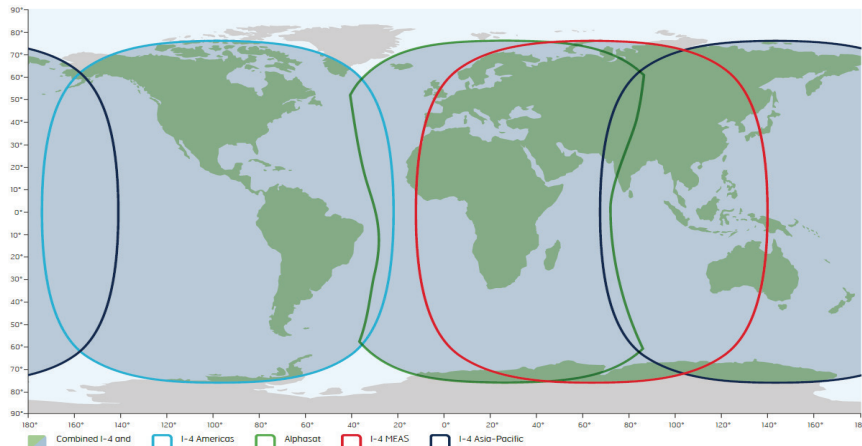

## Global coverage with Inmarsat BGAN

Broadband Global Area Network (BGAN) is Inmarsat's terminology for their L-band network with global coverage providing both voice and broadband data. With four satellites placed in geostationary orbit 36,000 kilometers (22,000 miles), they facilitate a reliable global coverage. Combined with an EXPLORER BGAN terminal this solution offers a superior connectivity to traditional phone networks and the internet for professionals working off the beaten track.